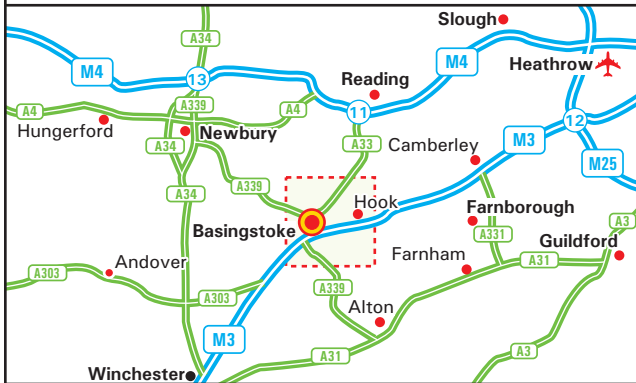

shoosmiths

Shoosmiths
 Quantum House, Basing View
 Basingstoke RG21 4EX
 Tel: 08700 866200 - Fax: 08700 866201
 DX: 159070 Basingstoke 26
 Email: basingstoke@shoosmiths.co.uk

From the M3 J6

- Leave the M3 at Junction 6, (signed Basingstoke, Newbury, Alton & A339).
- At the Blackdam roundabout take the second exit onto the A339 (Ringway East) signposted Basingstoke.
- Take the first exit onto Churchill Way East (A3010).
- Leave Churchill Way East at the next slip road.
- Pass under Churchill Way East then turn right into Basing View.
- Our Office is located shortly on the left-hand side.

From the M4 J11

- Leave the M4 and join the A33 towards Basingstoke.
- At the roundabout junction with the A339 (Ringway) take the second exit on to the Ringway East towards the M3.
- Take the first exit on to the A3010 (Churchill Way East).
- Leave Churchill Way East at the next slip road.
- Pass under Churchill Way East then turn right into Basing View.
- Our Office is located shortly on the left-hand side.