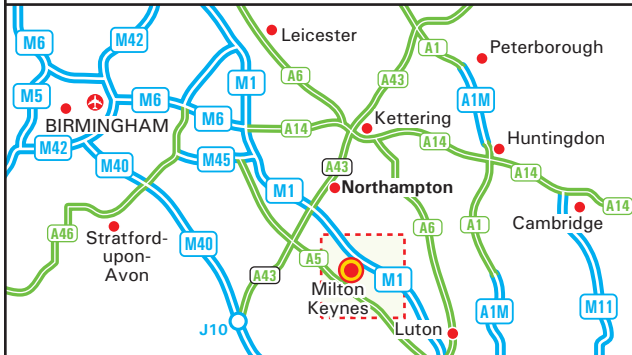

### From the M1 North and Southbound

- Leave the M1 at Junction 14 and follow signs for Milton Keynes.
- Turn right at the first roundabout, then continue straight over the next seven roundabouts.
- Turn left at the next roundabout onto Witan Gate.
- Continue ahead at the lights and turn right at the next set of lights.
- Shoosmiths is located in the building on your left.

### From the A5

- Leave the A5 at the junction with the A509 (signposted to Milton Keynes Central & East).
- Continue straight over the next roundabout, then turn right at the next roundabout onto Witan Gate.
- Continue ahead at the lights and turn right at the next set of lights.
- Shoosmiths is located in the building on your left.

### By Train

- Milton Keynes Central Station is on the main line from London Euston Station.
- Shoosmiths is a short walk from the station.
- For further train service information, please telephone the National Rail Enquiry Line on 08457 48 49 50.