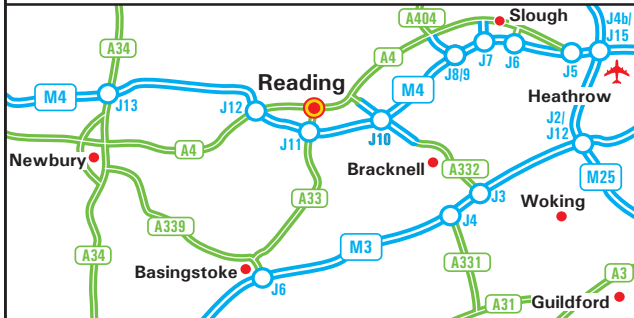

### From M4

- Leave the M4 at junction 10 and join the A329(M) towards Reading.
- Leave the A3290 and join the A4 towards Central Reading.
- At the crossroads with the A329 carry on down the A4 towards Reading.
- Move to the right lane and take a right turn towards Town Centre & Caversham.
- Go to the end of the road and turn right at the lights on to the Ring Road in an anti-clockwise direction.
- Follow the road round to the left and go straight over the traffic lights.
- At the next roundabout take the first exit left.
- At the next roundabout go straight over, you will pass Apex plaza on your right hand side.
- At the next mini-roundabout turn right and follow the road round to the back of the building to gain access to the car park.

### Alternative parking

- For alternative parking leave Apex Plaza, turn left onto Forbury Road, take a left at the roundabout onto Vastern Road. Head under the railway bridge and take the first exit at the roundabout into the NCP Car Park. There are lifts and a staircase to Reading station concourse and a walkway to Apex Plaza near M&S.

### From Maidenhead

- Join the A4 towards Reading.
- (See From M4 point 2).

### By Train

- Apex Plaza is located directly next to Reading station and is accessible via a flyover from the main concourse.
- During the week the Railair Coach between Heathrow Airport and Reading Station runs every 15 minutes.
- For further train service information, please telephone the National Rail Enquiry Line 08457 48 49 50.