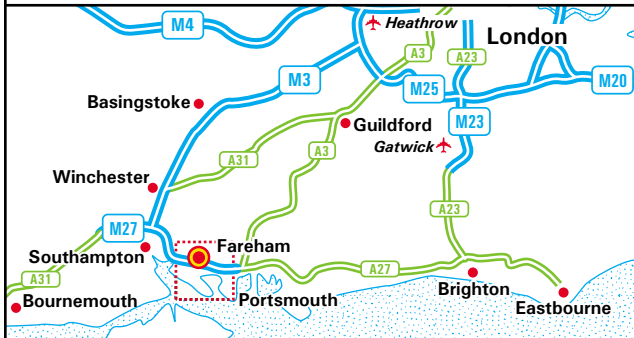

## From the M3

- Follow the M3 southbound towards Southampton.
- Leave the M3 at junction 14 and join the M27 eastbound towards Portsmouth.
- Leave the M27 at junction 9, and at the roundabout at the top of the sliproad, take the first exit onto Whiteley Way.
- Take the third exit at the next roundabout onto Parkway.
- Follow the road around to the left, Shoosmiths is located on the right-hand side.

## From the A3/A3(M)

- Follow the A3 southbound towards Portsmouth.
- Leave the A3(M) at junction 5 and join the A27 westbound towards Southampton.
- Continue onto the M27, then leave the M27 at junction 9.
- At the roundabout at the top of the sliproad, take the third exit onto Whiteley Way.
- Take the third exit at the next roundabout onto Parkway.
- Follow the road around to the left, Shoosmiths is located on the right-hand side.