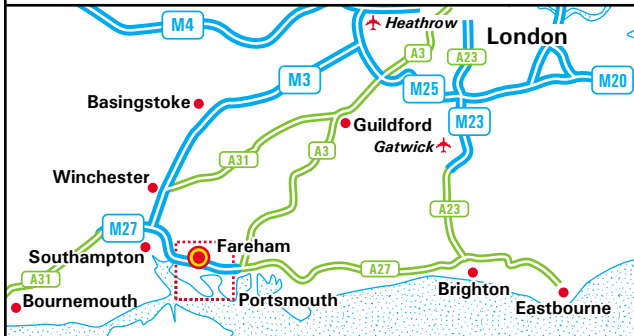

shoosmiths

Shoosmiths
Russell House, 1550 Parkway, Solent Business Park
Fareham, Hampshire PO15 7AG
Tel: 08700 866800 - Fax: 08700 866801
DX 124693 Whiteley
Email: solent@shoosmiths.co.uk

From the M3

- Follow the M3 southbound towards Southampton.
- Leave the M3 at junction 14 and join the M27 eastbound towards Portsmouth.
- Leave the M27 at junction 9, and at the roundabout at the top of the sliproad, take the first exit onto Whiteley Way.
- Take the third exit at the next roundabout onto Parkway.
- Follow the road around to the left, Shoosmiths is located on the right-hand side.

From the A3/A3(M)

- Follow the A3 southbound towards Portsmouth.
- Leave the A3(M) at junction 5 and join the A27 westbound towards Southampton.
- Continue onto the M27, then leave the M27 at junction 9.
- At the roundabout at the top of the sliproad, take the third exit onto Whiteley Way.
- Take the third exit at the next roundabout onto Parkway.
- Follow the road around to the left, Shoosmiths is located on the right-hand side.