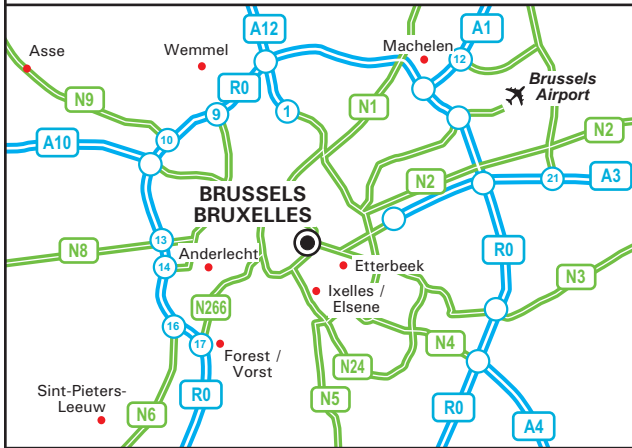

## From Gare Du Midi

- Take Metro Line 2 direction Simonis;
- Alight at Trône/Tron metro station.

## From Gare Centrale

- Take Metro Line 1A direction Stockel/Stokkel or 1B direction Herrmann-debroux;
- Change To Line 2 at Arts-loi direction Clemenceau, Alight at Trône/Tron metro station.

## On foot from Trône/Tron metro station to our office:

- Walk along the Rue du Luxembourg.
- Turn left onto the Rue du Commerce
- Our office is located on the right hand side (see inset).

## From Brussels airport to our offices:

- Brussels Airport is located (11 km; 6.9 mi) northeast of the city centre and is a 20-25 minute taxi journey from our offices.
- The Airport City Express Bus 12 is a shuttle bus service between the city centre and the airport:
- It stops at Place du Luxembourg.
- Walk west up the Rue du Luxembourg and turn right onto the Rue du Commerce.
- Our office is located on the right hand side (see inset).